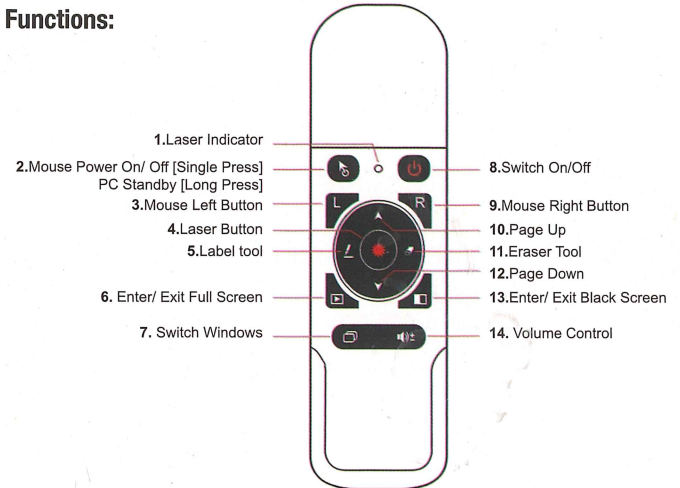

Q20 User Manual

This product is a multifunctional intelligent remote control with 360° sensor control function which can be used as an air mouse, laser wireless presenter, android remote control.

Functions:

		Compatibility										
Buttons	Functions	Description	Windows (Xp or Above)			Mac os		Android (4.4 or Above)				
			Office	WPS	Prezi	Keynote	MS office365	Prezi	WPS	Office		
	Mouse Switch	Turn the mouse on/off	√	√	√	√	√	√	√	√	√	√
	PC Standby	Press for 2s to enter standby status	√	√	√	√	√	√	√	√	√	√
	Indicator Light	LED light indicates the working status	√	√	√	√	√	√	√	√	√	√
	Switch On/Off	Press for 2s to power on/ off	√	√	√	√	√	√	√	√	√	√
	Left Button	Mouse left button	√	√	√	√	√	√	√	√	√	√
	Right Button	Mouse right button	√	√	√	√	√	√	√	√	√	√
	Laser Button	Hold on to keep the light on	√	√	√	√	√	√	√	√	√	√
	Page Up	The ↑key on the keyboard	√	√	√	√	√	√	√	√	√	√
	Page Down	The ↓key on the keyboard	√	√	√	√	√	√	√	√	√	√
	Label Button	Press to start the mark function in full screen	√	√	x	x	x	x	√	√	√	x
	Eraser Button	Press to clear all marks	√	√	x	√	√	x	√	√	√	x
	Enter/Exit Full Screen	Press to enter full screen or exit full screen	√	√	x	√	√	x	√	√	√	x
	Black Screen	Press to enter black screen and press any button to exit	√	√	√	√	√	√	√	√	√	x
	Windows Switch Button	Press to start Window switch function, and click it to select the windows, the other windows will stay in the taskbar	√	√	√	x	x	x	√	√	√	√
	Volume Control	Press and swing up or down to adjust the volume, release it to stop adjustment	√	√	√	√	√	√	√	√	√	√

Specifications

Transmitter:

- ① 6-Axis Sensor scheme, 3-Axis G-Sensor + 3-Axis Gyro Sensor
- ② Frequency Technology: 2.4GHz
- ③ Control Distance: 49-66 ft/ 15-20 meters
- ④ Wireless Frequency: 2.402-2.483Ghz
- ④ Working Current <<15mA
- ⑤ Standby Current <<30uA
- ⑥ Battery: 2x AAA batteries (Not included)
- ⑦ Indicator Light: Blue LED indicator
- ⑧ Product Size: 5.31" * 1.65" * 0.95 in/ 135*42*24mm (length * width * height)
- ⑨ Weight: 1.51 Oz/ 43 g
- ⑩ Laser Class: 3R